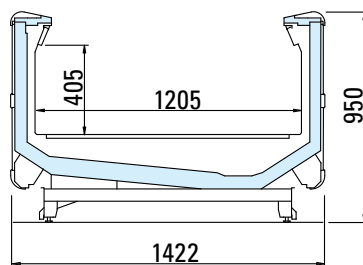

SUPER MADRID 3

ARNEG S.p.A.
35010 Campo San Martino (PD) Italy - Tel. +39 049 9699333 - Fax +39 049 9699444 Certified ISO 9001:2008 - ISO 14001:2004
BSOHSAS 18001:2007 - RAEE IT801000000139 - www.arneg.com